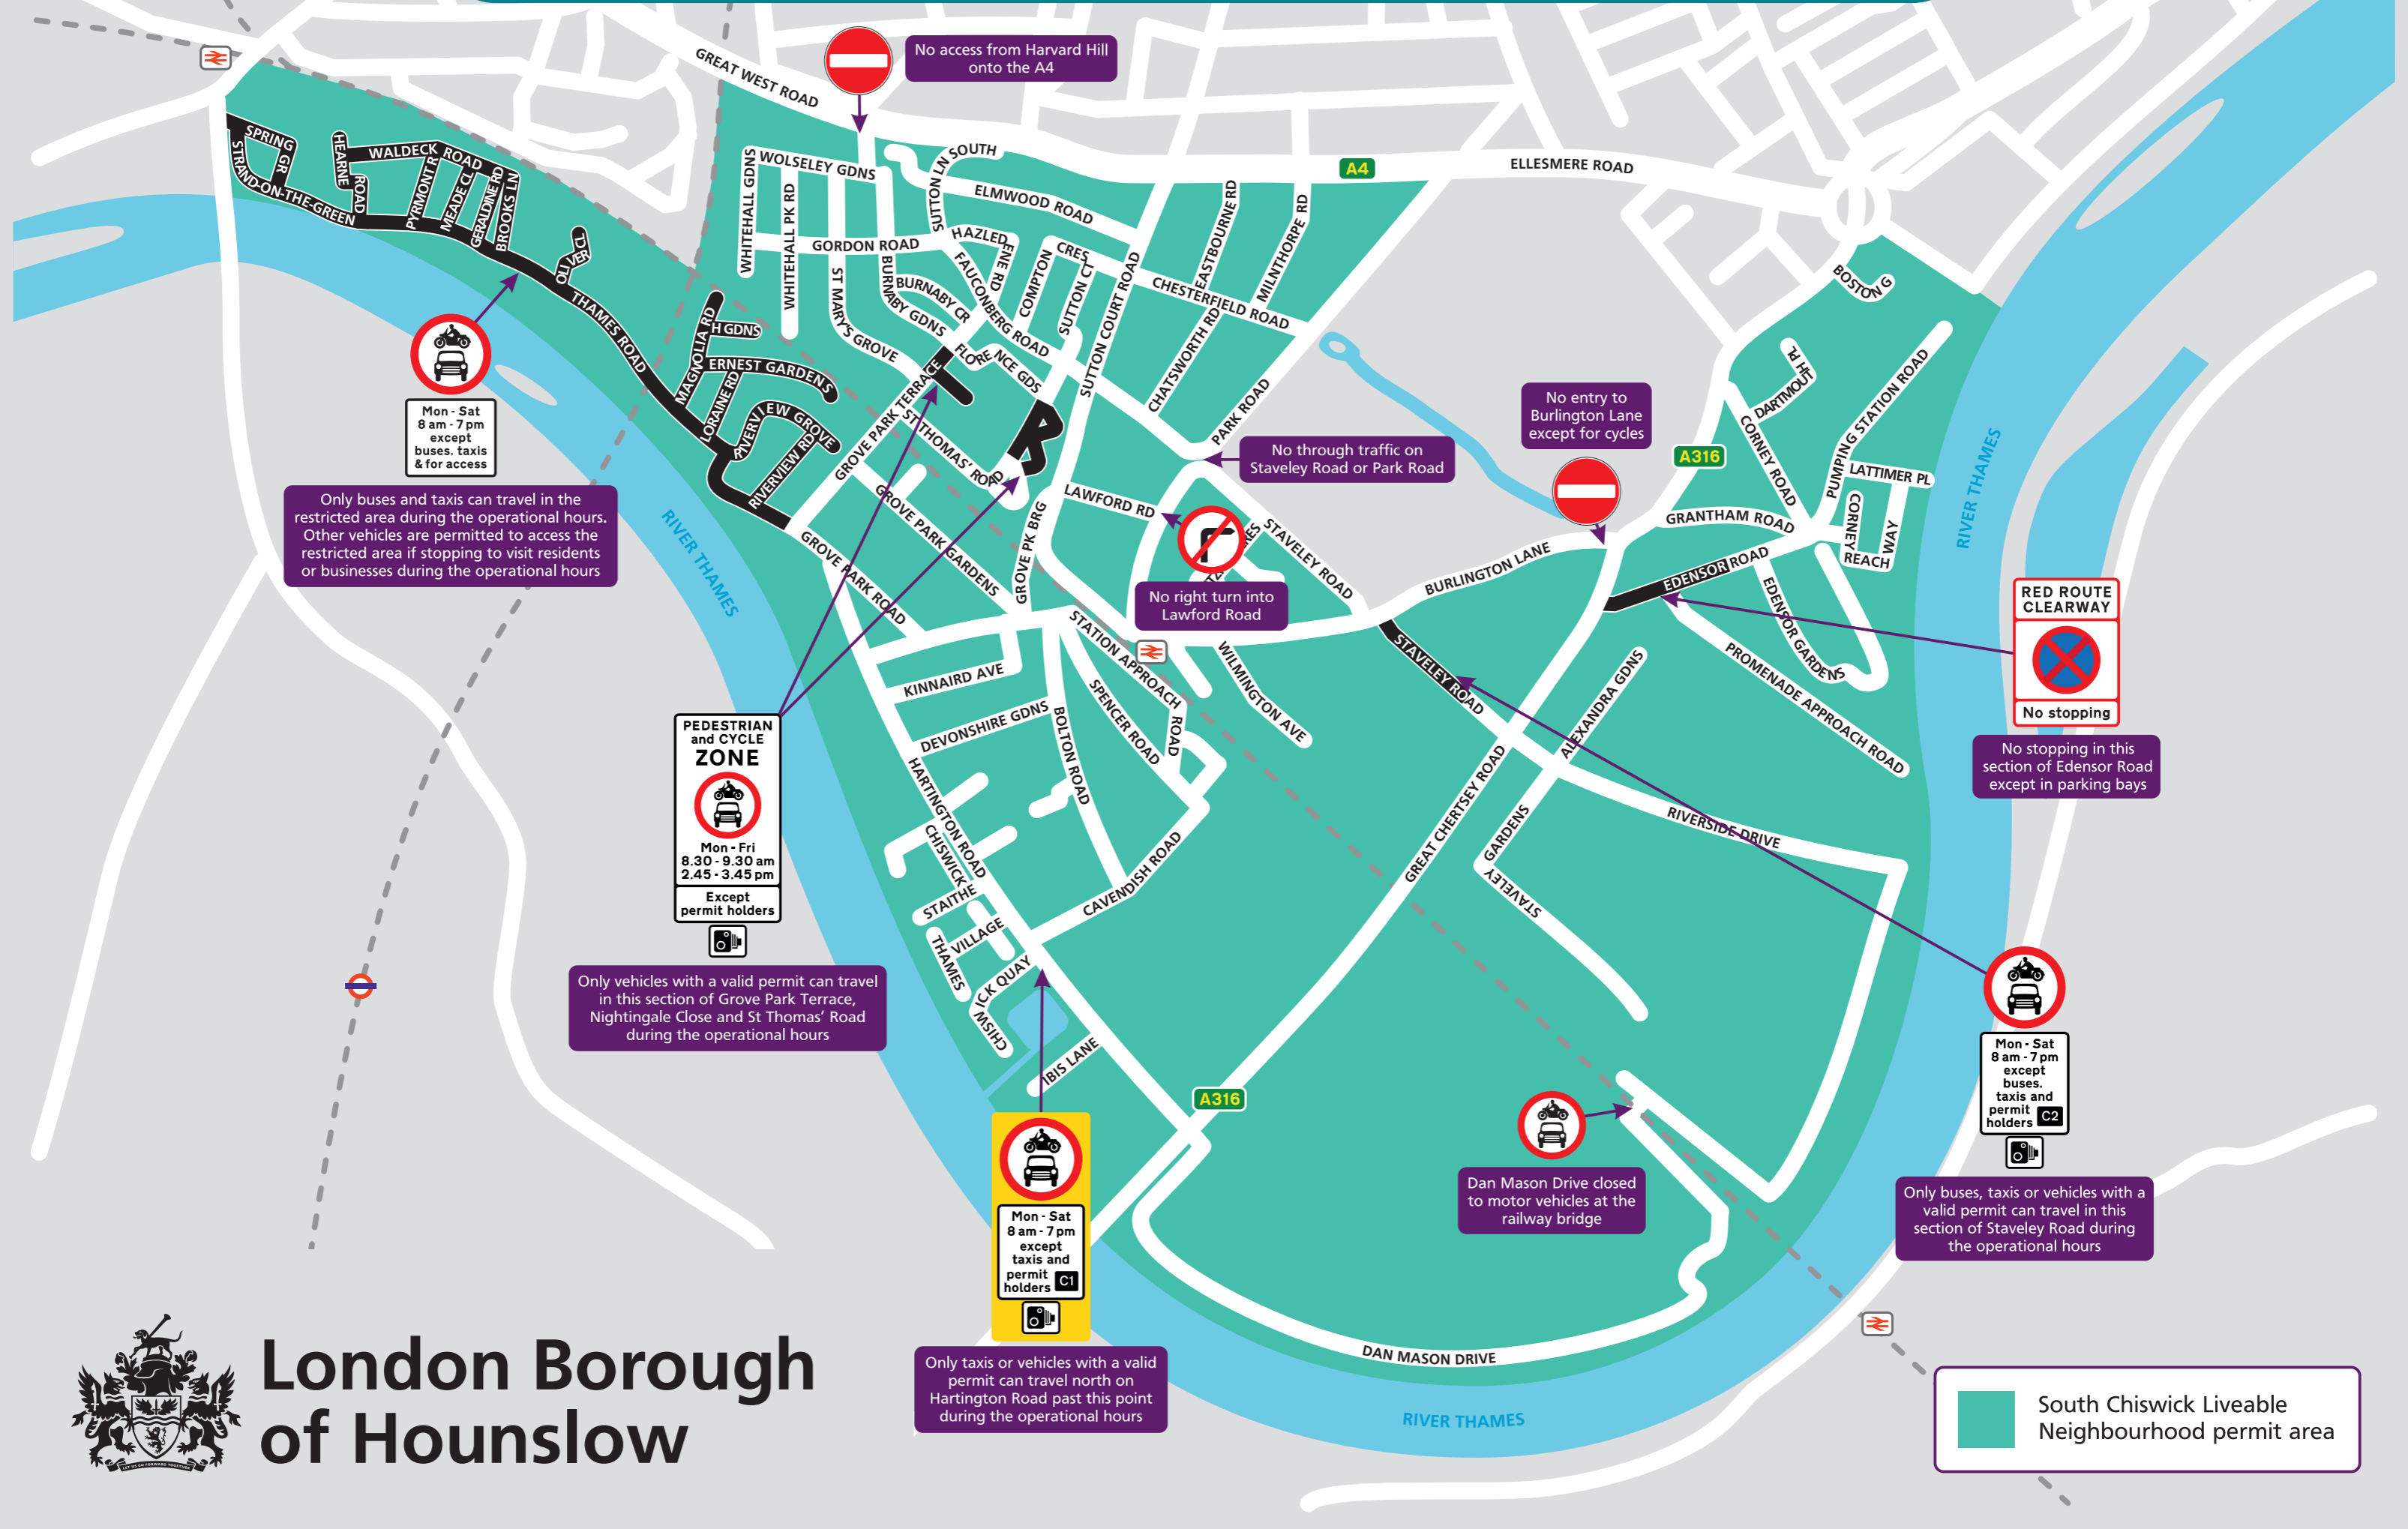

# South Chiswick Liveable Neighbourhood

London Borough of Hounslow

South Chiswick Liveable Neighbourhood permit area